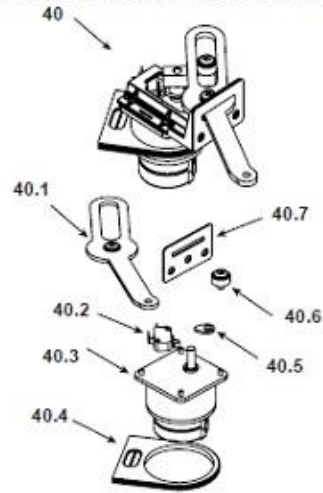

ITEM	DESCRIPTION	COMMENTS	PART NUMBER
30	Combustion Blower Assembly		7034-033
	Gasket, Blower, Combustion (Between ...)	...Housing & Stove	SRV7000-332
	Gasket, Motor, Blower, Combustion (Between ...)	...Housing & Motor	SRV7000-714
31	Control Board Assembly		SRV7000-456
	Fuse 15A Slow Iec Glass	Pkg of 10	7000-491/10
32	Convection Blower		SRV7000-260
33	Gasket, Blower, Convection		7000-329
34	Detent Pin	Pre 00700201366	7000-376
		Post 00700201366	7000-393
35	Exhaust Transition & Flue Assembly		SRV7036-029
	Gasket, Flue Adapter		240-0850
	Latch, Draw		229-0230
36	Snap Disc, Manual Reset		SRV230-1290
37	Bracket, Hopper Magnet		7036-149

#38 Feed Assembly

38	Feed Assembly		SRV7034-004
38.1	Feed Spring Assembly (Only)		SRV7001-046
38.2	Bearing, Feed System, Nylon		410-0552
38.3	Gasket, Feed Motor		7034-144
38.4	Bracket, Motor, Feed		7034-143
38.5	Optical Switch Assembly		7034-038
38.6	Feed Motor DC		SRV7000-313
	Collar, Set, 7/8		229-0520

#39 Firepot Riser Assembly

#40 Auto-Clean Motor/Arm Assembly

39	Firepot Riser Assembly		SRV7034-002
39.1	Thermocouple, K		SRV7034-247
39.2	Half Clip		7000-321
39.3	Thermocouple Protection Tube		SRV7034-186
39.4	Firepot Assembly		SRV7034-072B
39.5	Gasket, Firepot		7034-190
39.6	Auto-Clean Link Arm		7034-176
39.7	Plow Weldment, Auto-Clean		7034-024
39.8	Rail, Auto-Clean		SRV7034-152
39.9	Spring	Pkg of 4	7000-513/4
39.10	Hitch Pin Clip 3/32	Pkg of 10	7000-374/10
39.11	Firepot Bottom		7034-153
	Auto-Clean Bottom Assembly (Includes Auto Clean Plow Weldment, Link Arm, Firepot Bottom & Hitch Pin Clip)		7034-021
	Firepot Riser Clamp Assembly (Includes Clamp and Hex Nut)		7034-012
40	Auto-Clean Motor/Arm Assembly		SRV7034-020
40.1	Auto-Clean Lever		7034-158
40.2	Micro Switch No		7000-327
40.3	Gear Motor 12V		7000-502
40.4	Grommet, Motor, Auto-Clean		7034-188
40.5	Cam, Switch, Auto-Clean		SRV7034-187
40.6	Bearing		7000-333
40.7	Gasket, Auto-Clean		7034-165